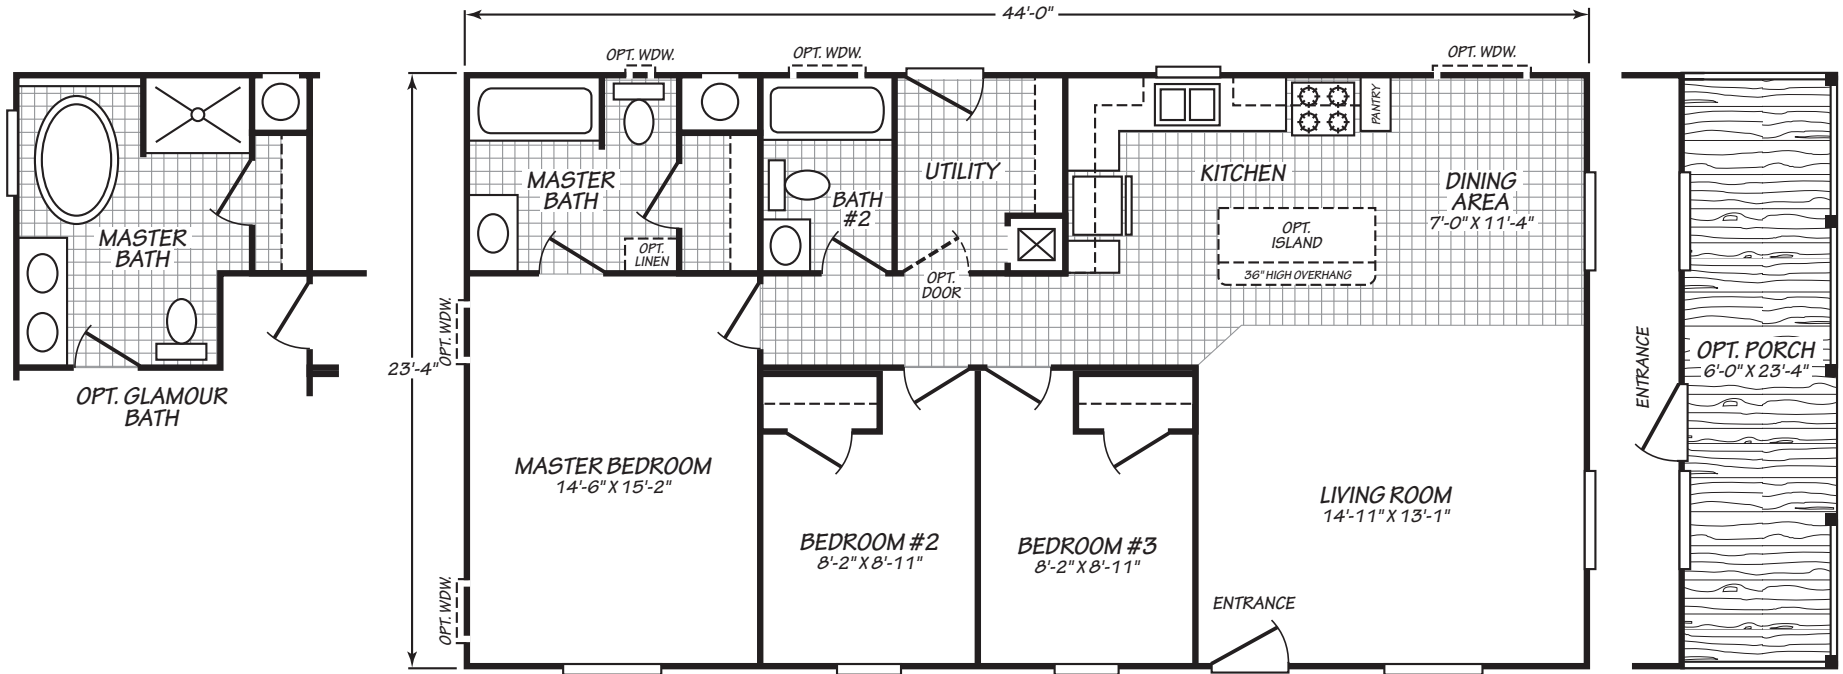

CANYON LAKE