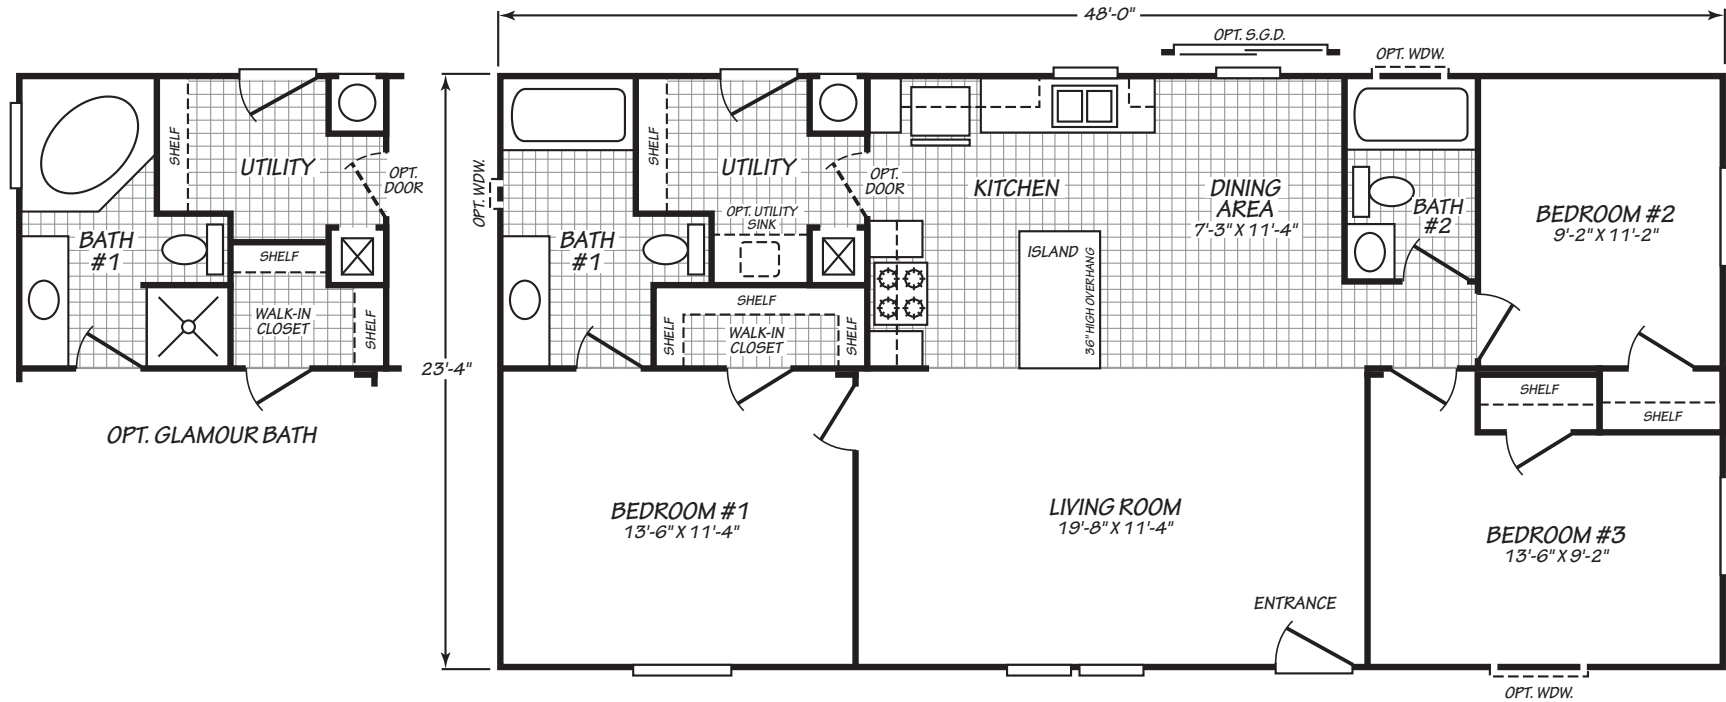

CANYON LAKE