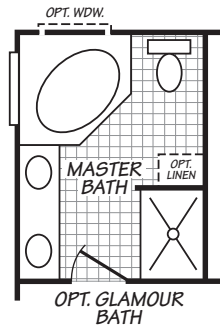

CANYON LAKE

OPT. PORCH & ENTERTAINMENT CENTER & DORMER