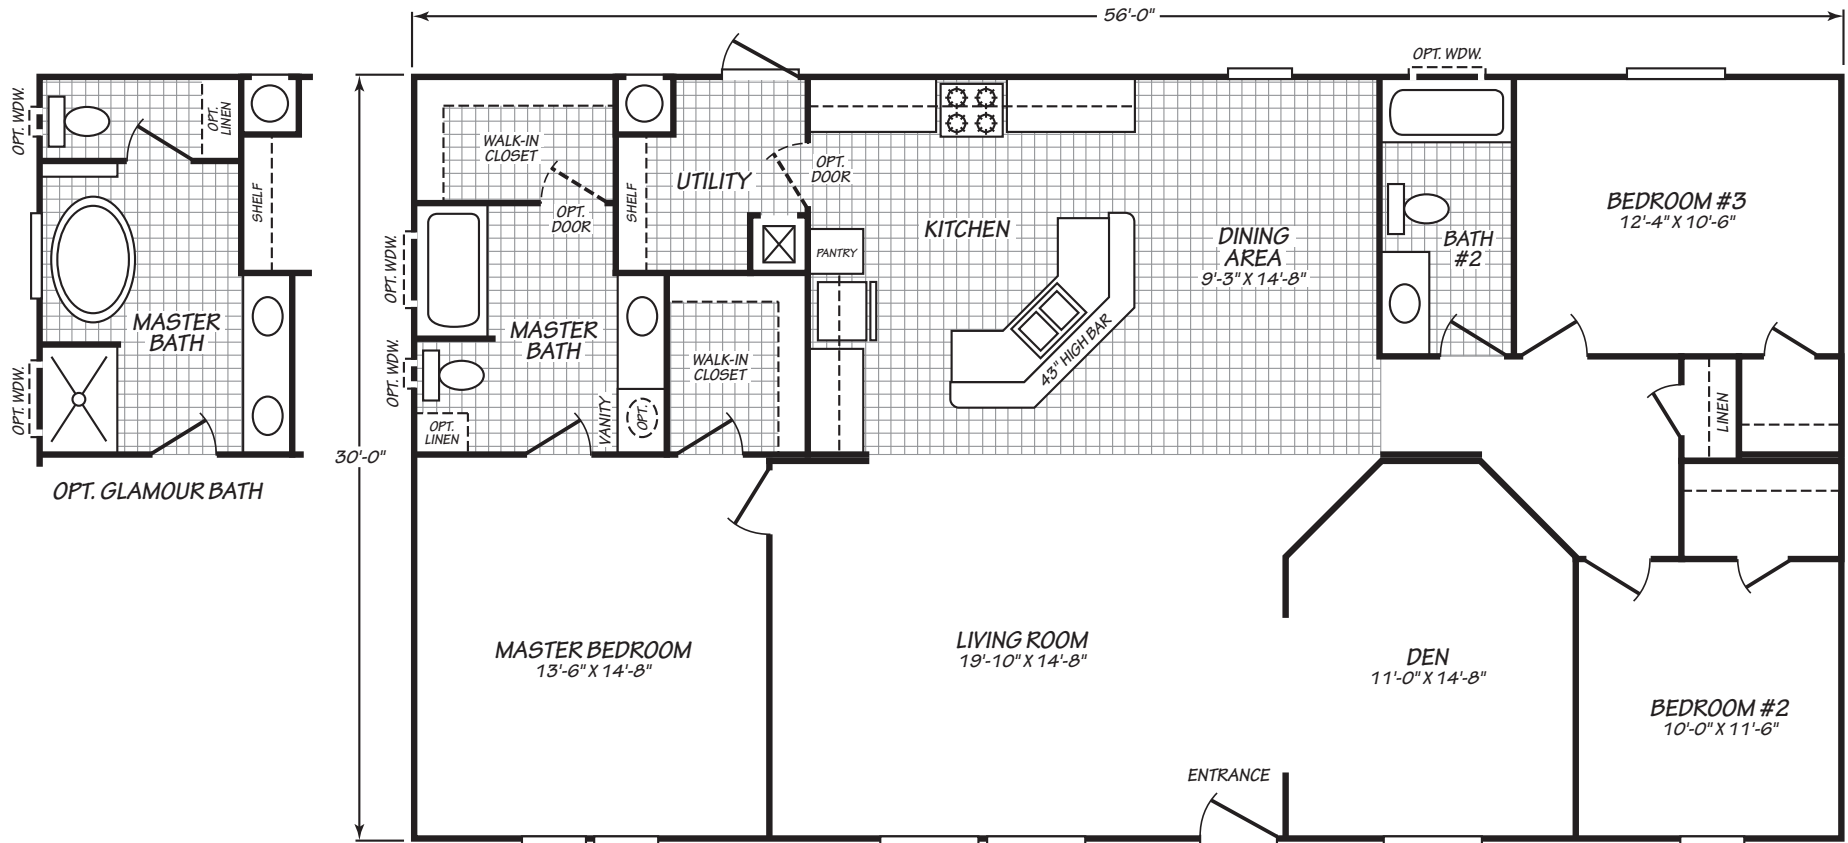

CANYON LAKE