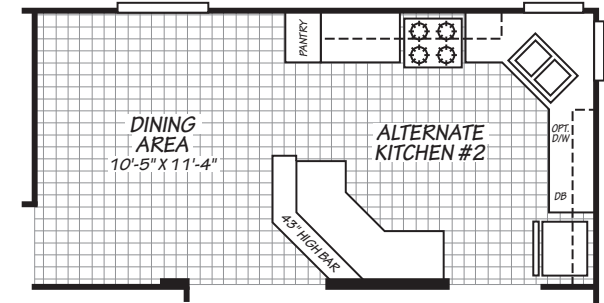

CANYON LAKE

MODEL 24502K

2 Bedroom • 2 Bath • 1,166 Square Feet

©2016 FLEETWOOD HOMES INC. ALL RIGHTS RESERVED

Important: Because we continually update and modify our products, it is important for you to know that our brochures and literature are for illustrative purposes only. **ILLUSTRATIONS MAY SHOW OPTIONAL FEATURES.** All information contained herein may vary from the actual home we build. Dimensions are nominal length and width measurements are from exterior wall to exterior wall. We reserve the right to make changes at any time, without notice or obligation, in prices, colors, materials, specifications, features and models. Please check with your retailer for specific information about the home you select.

CL/220/JUL16
PFS APPROVAL_7/22/16

CANYON LAKE

OPT. PORCH & ENTERTAINMENT CENTER & DORMER

MODEL 24563L

3 Bedroom • 2 Bath • 1,306 Square Feet

©2016 FLEETWOOD HOMES INC. ALL RIGHTS RESERVED

Important: Because we continually update and modify our products, it is important for you to know that our brochures and literature are for illustrative purposes only. **ILLUSTRATIONS MAY SHOW OPTIONAL FEATURES.** All information contained herein may vary from the actual home we build. Dimensions are nominal length and width measurements are from exterior wall to exterior wall. We reserve the right to make changes at any time, without notice or obligation, in prices, colors, materials, specifications, features and models. Please check with your retailer for specific information about the home you select.