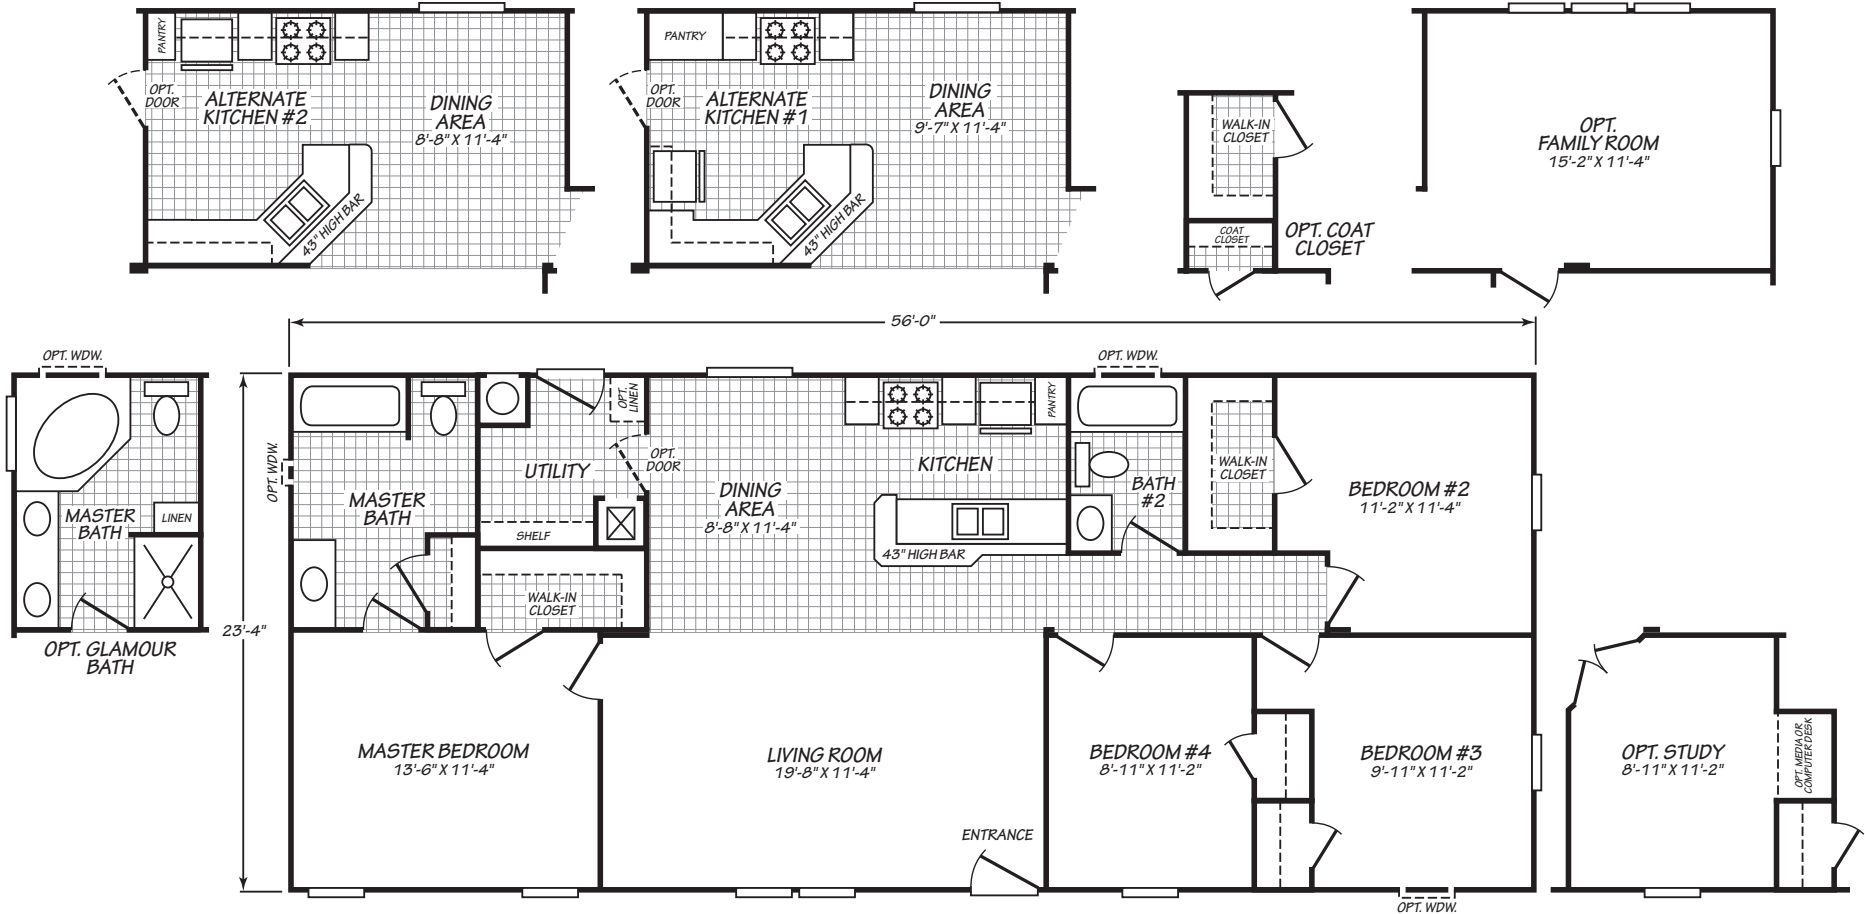

CANYON LAKE