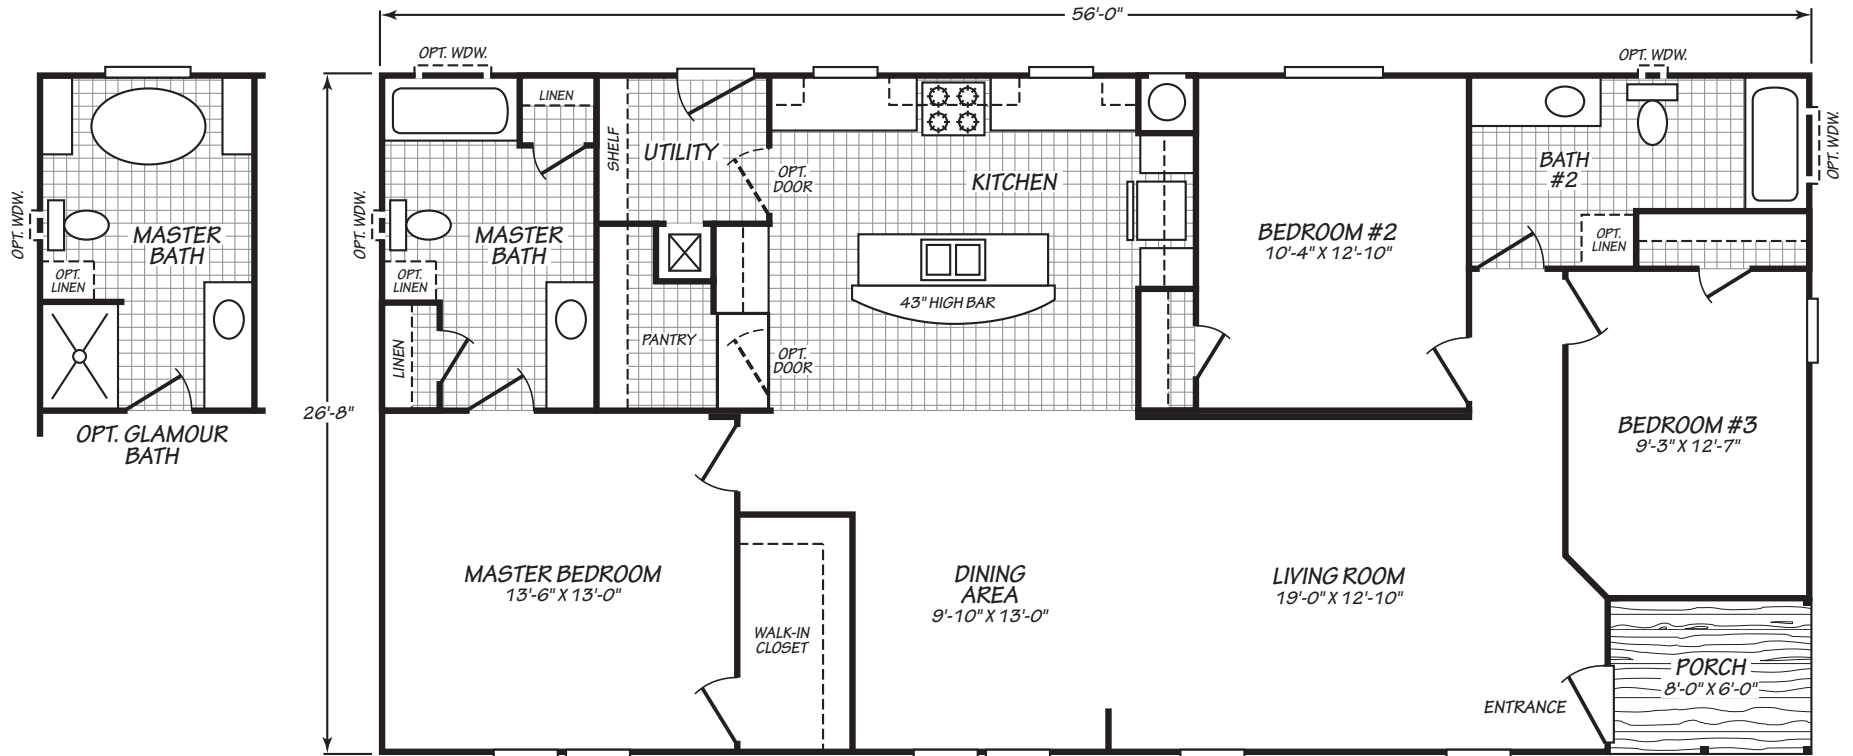

CANYON LAKE

MODEL 28563F

3 Bedroom • 2 Bath • 1,492 Square Feet

©2016 FLEETWOOD HOMES INC. ALL RIGHTS RESERVED

Important: Because we continually update and modify our products, it is important for you to know that our brochures and literature are for illustrative purposes only. **ILLUSTRATIONS MAY SHOW OPTIONAL FEATURES.** All information contained herein may vary from the actual home we build. Dimensions are nominal length and width measurements are from exterior wall to exterior wall. We reserve the right to make changes at any time, without notice or obligation, in prices, colors, materials, specifications, features and models. Please check with your retailer for specific information about the home you select.

CANYON LAKE

MODEL 28563G

3 Bedroom • 2 Bath • 1,492 Square Feet

©2016 FLEETWOOD HOMES INC. ALL RIGHTS RESERVED

Important: Because we continually update and modify our products, it is important for you to know that our brochures and literature are for illustrative purposes only. **ILLUSTRATIONS MAY SHOW OPTIONAL FEATURES.** All information contained herein may vary from the actual home we build. Dimensions are nominal length and width measurements are from exterior wall to exterior wall. We reserve the right to make changes at any time, without notice or obligation, in prices, colors, materials, specifications, features and models. Please check with your retailer for specific information about the home you select.