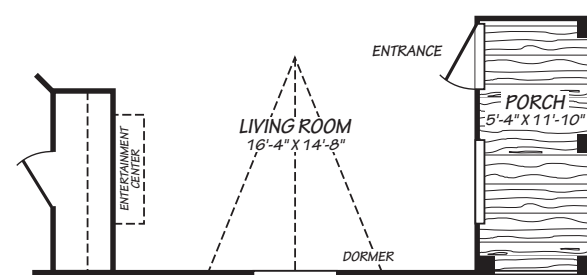

CANYON LAKE

MODEL 24502K

2 Bedroom • 2 Bath • 1,166 Square Feet

©2016 FLEETWOOD HOMES INC. ALL RIGHTS RESERVED

Important: Because we continually update and modify our products, it is important for you to know that our brochures and literature are for illustrative purposes only. **ILLUSTRATIONS MAY SHOW OPTIONAL FEATURES.** All information contained herein may vary from the actual home we build. Dimensions are nominal length and width measurements are from exterior wall to exterior wall. We reserve the right to make changes at any time, without notice or obligation, in prices, colors, materials, specifications, features and models. Please check with your retailer for specific information about the home you select.

CL/220/JUL16
PFS APPROVAL_7/22/16

CANYON LAKE

OPT. PORCH & ENTERTAINMENT CENTER & DORMER

MODEL 24563L

3 Bedroom • 2 Bath • 1,306 Square Feet

©2016 FLEETWOOD HOMES INC. ALL RIGHTS RESERVED

Important: Because we continually update and modify our products, it is important for you to know that our brochures and literature are for illustrative purposes only. **ILLUSTRATIONS MAY SHOW OPTIONAL FEATURES.** All information contained herein may vary from the actual home we build. Dimensions are nominal length and width measurements are from exterior wall to exterior wall. We reserve the right to make changes at any time, without notice or obligation, in prices, colors, materials, specifications, features and models. Please check with your retailer for specific information about the home you select.