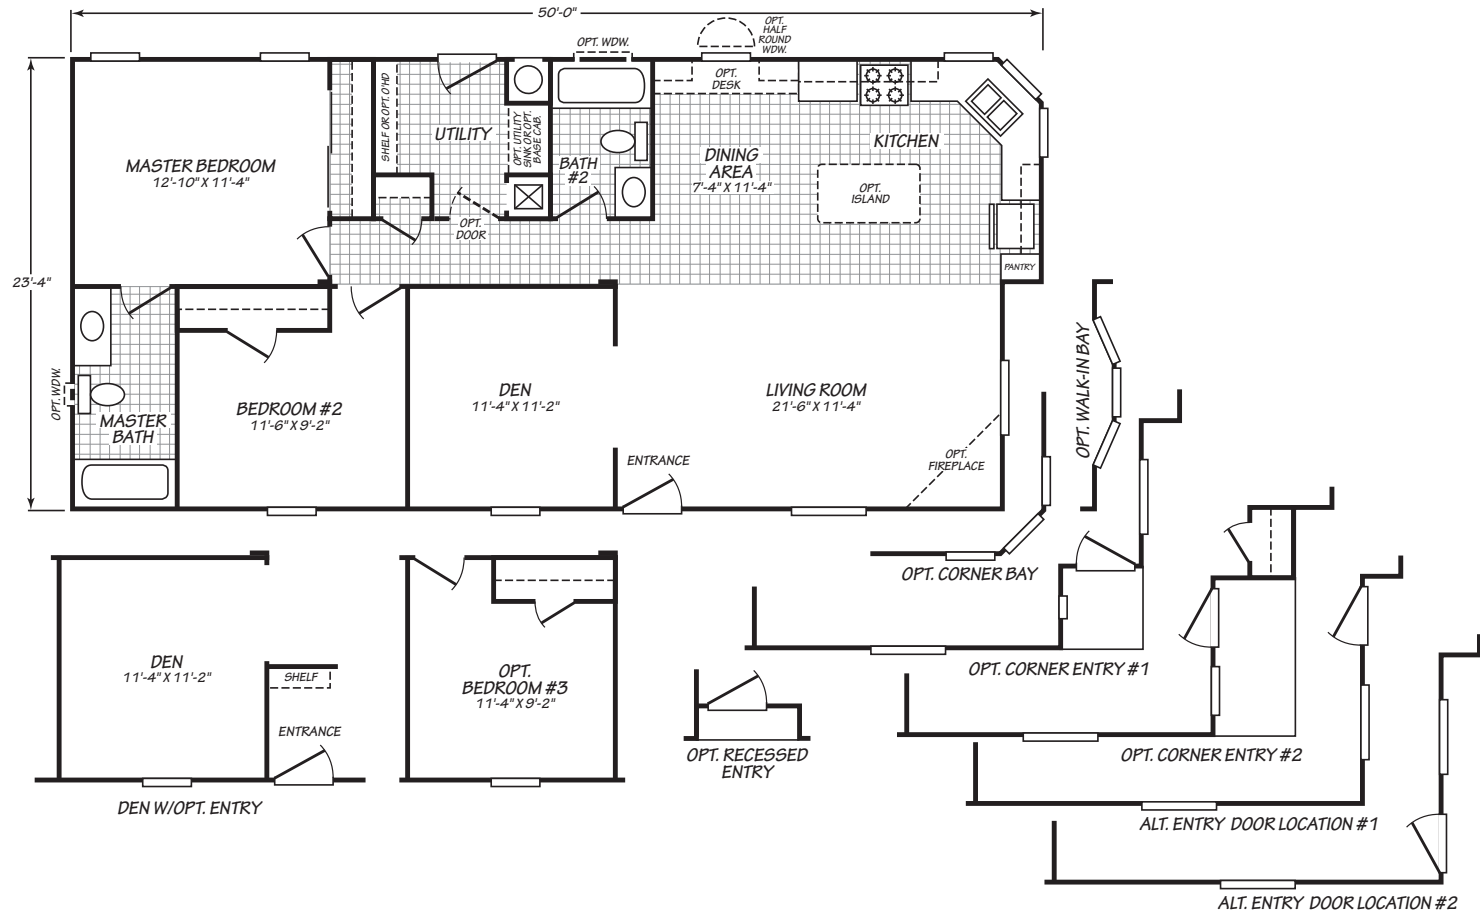

CANYON LAKE