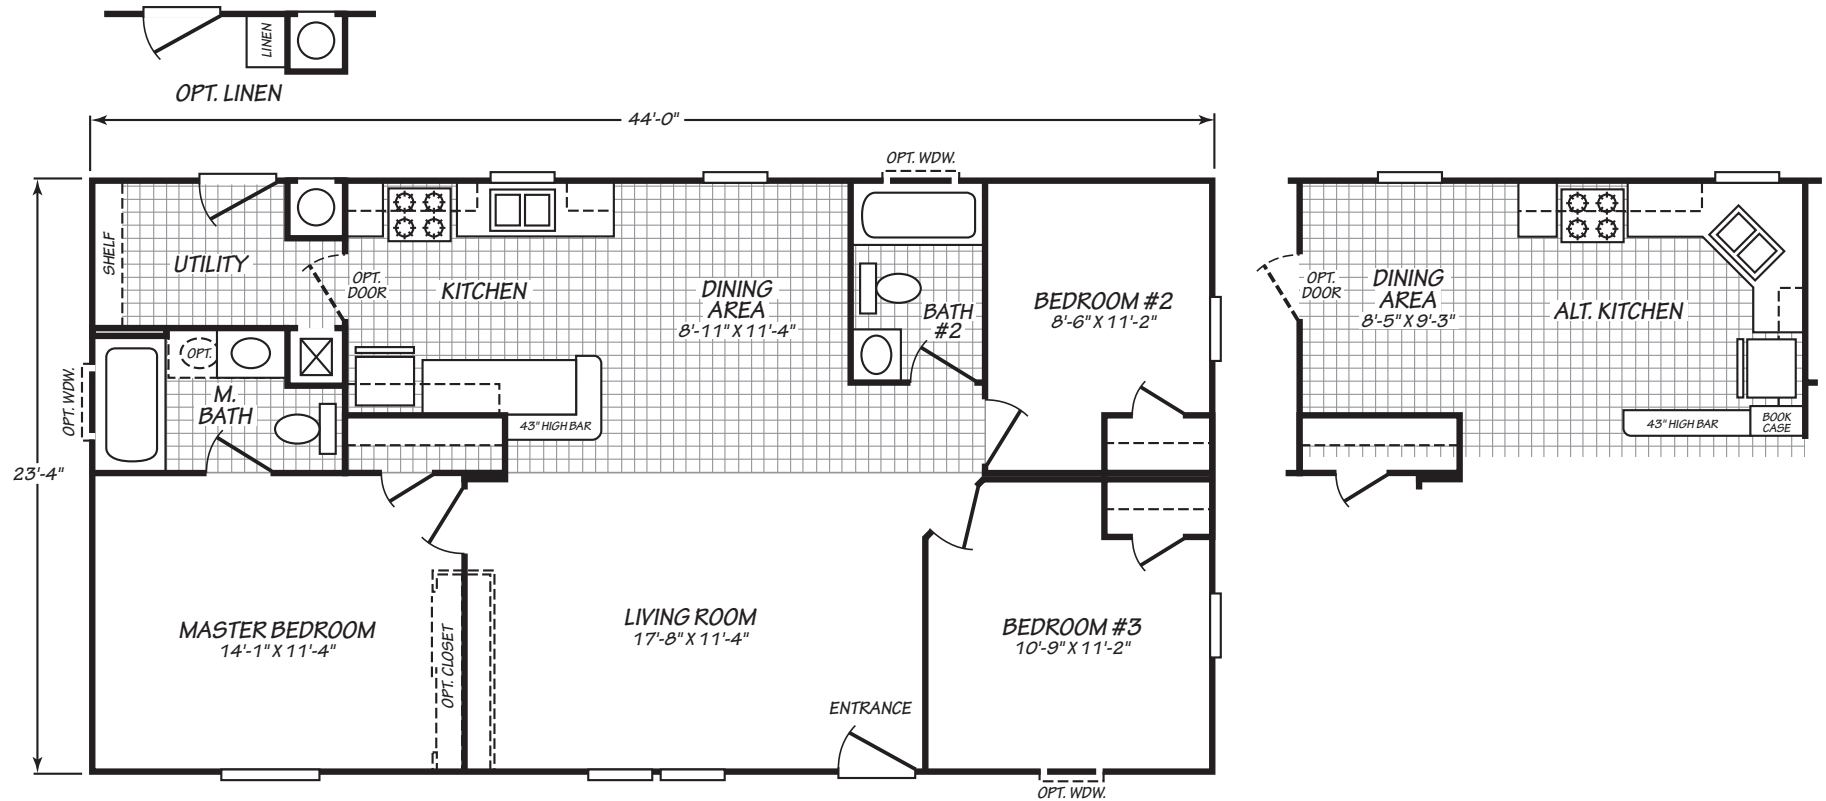

CANYON LAKE