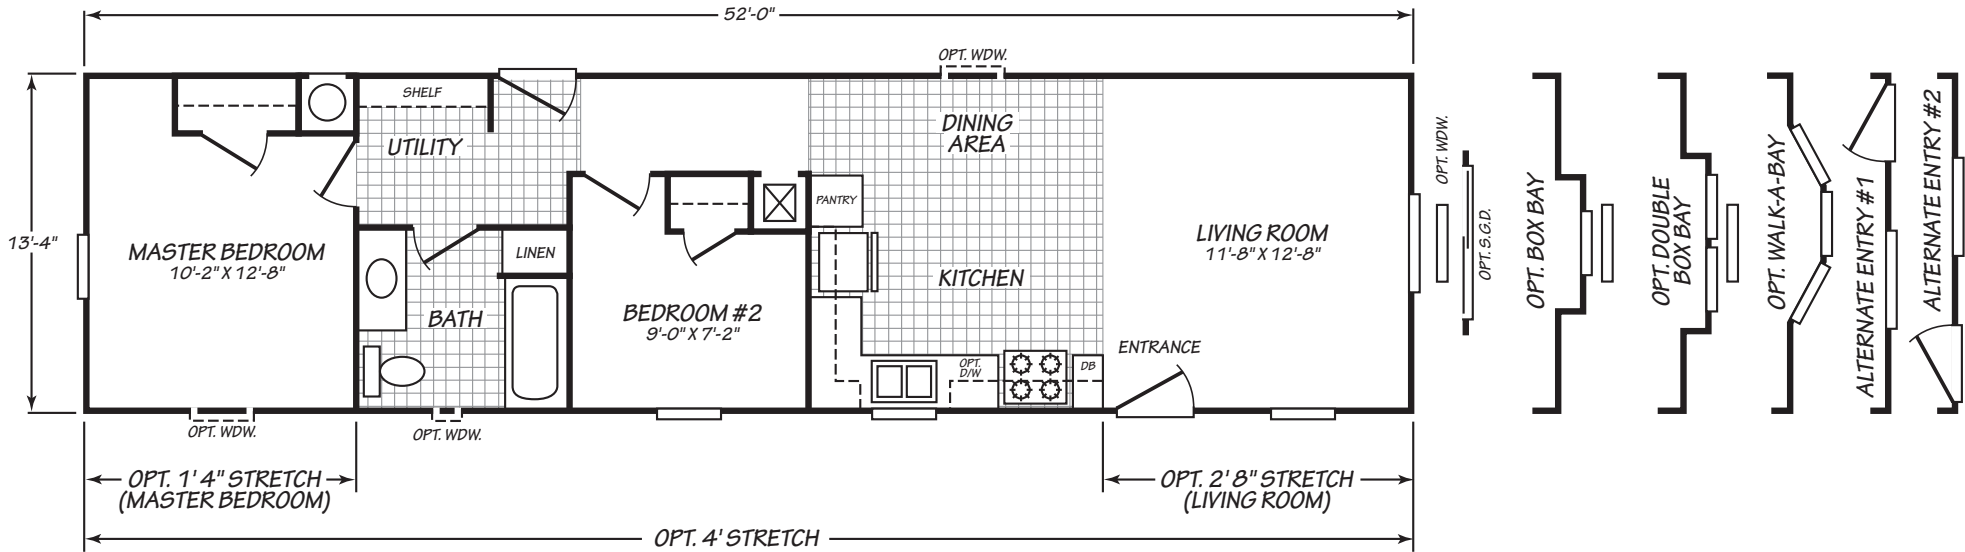

CANYON LAKE