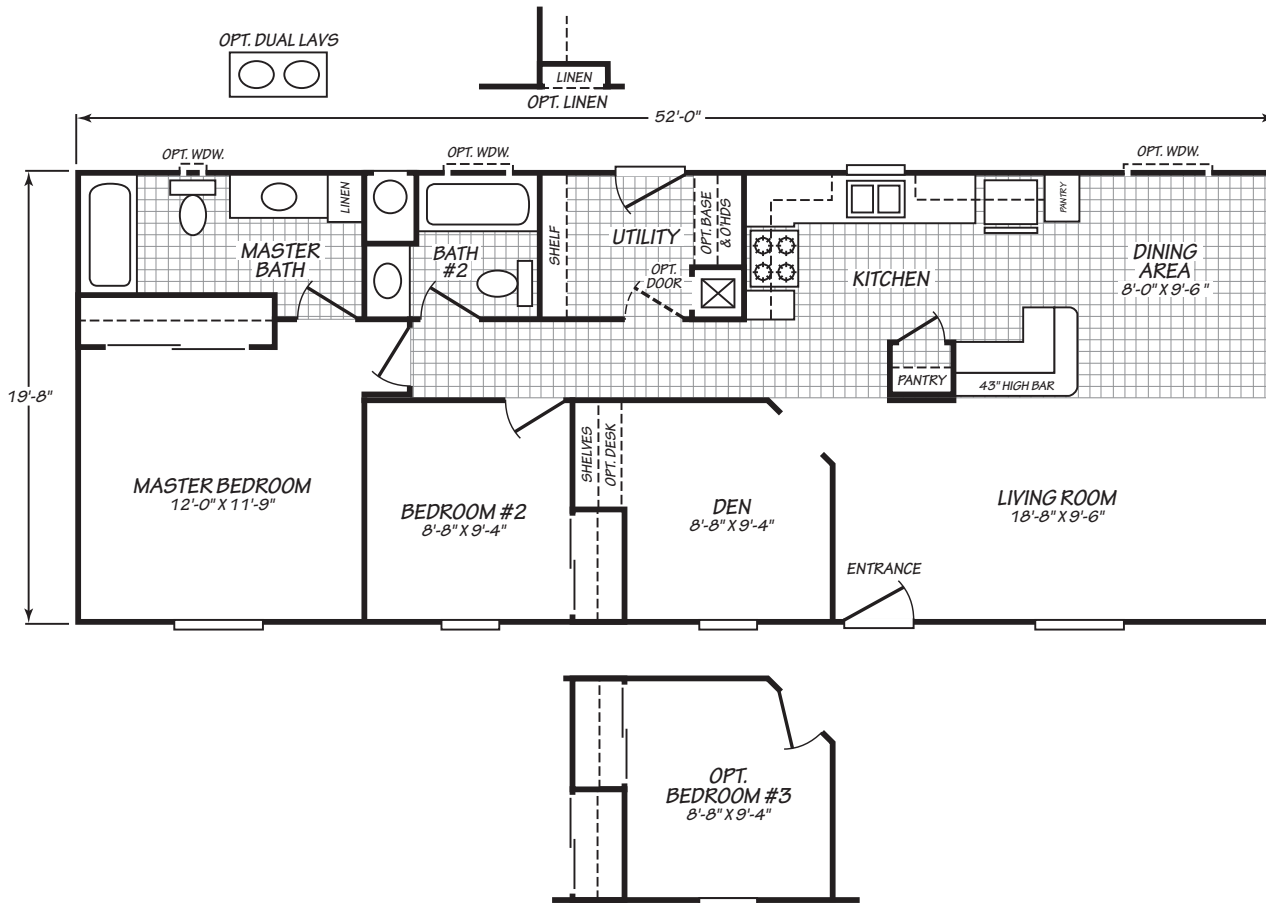

CL/220/MAY16
PFS APPROVAL_4/22/16

MODEL 20522F

2 Bedroom • 2 Bath • 1,022 Square Feet

©2016 FLEETWOOD HOMES INC. ALL RIGHTS RESERVED

Important: Because we continually update and modify our products, it is important for you to know that our brochures and literature are for illustrative purposes only. **ILLUSTRATIONS MAY SHOW OPTIONAL FEATURES.** All information contained herein may vary from the actual home we build. Dimensions are nominal length and width measurements are from exterior wall to exterior wall. We reserve the right to make changes at any time, without notice or obligation, in prices, colors, materials, specifications, features and models. Please check with your retailer for specific information about the home you select.