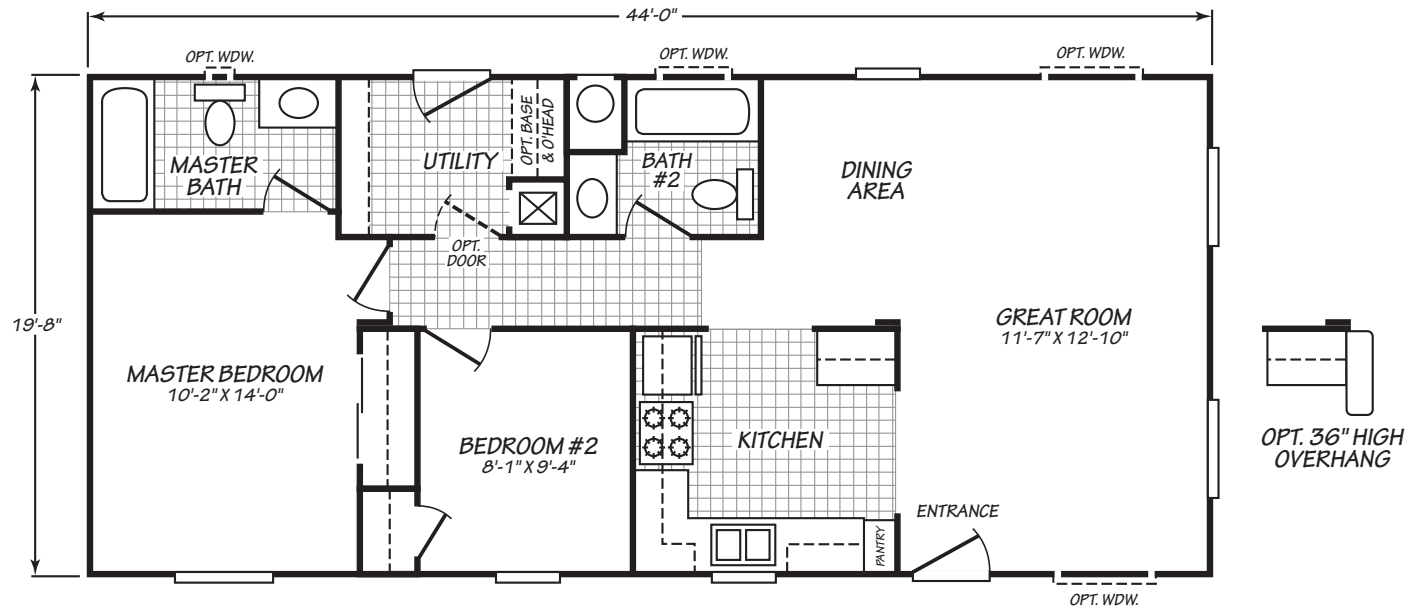

CANYON LAKE