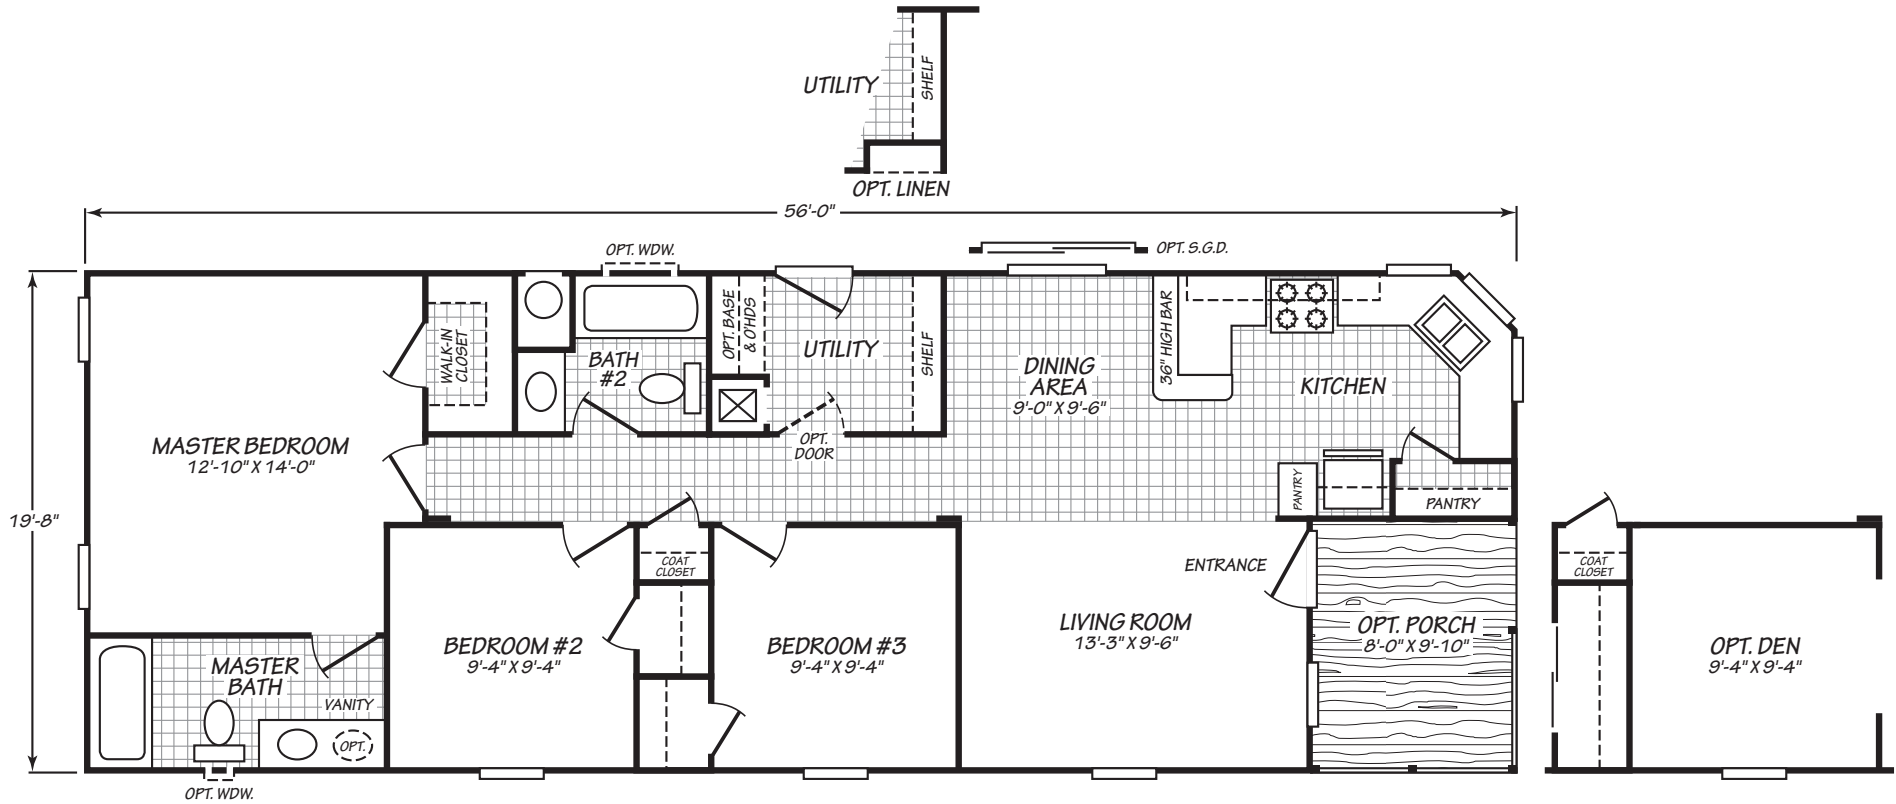

CANYON LAKE