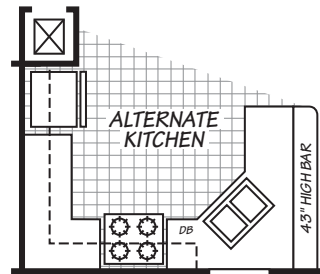

CL/220/JUN16
PFS APPROVAL_6/21/16

CANYON LAKE

MODEL 15562X

2 Bedroom • 2 Bath • 840 Square Feet

©2016 FLEETWOOD HOMES INC. ALL RIGHTS RESERVED

Important: Because we continually update and modify our products, it is important for you to know that our brochures and literature are for illustrative purposes only. **ILLUSTRATIONS MAY SHOW OPTIONAL FEATURES.** All information contained herein may vary from the actual home we build. Dimensions are nominal length and width measurements are from exterior wall to exterior wall. We reserve the right to make changes at any time, without notice or obligation, in prices, colors, materials, specifications, features and models. Please check with your retailer for specific information about the home you select.

CL/220/JUN16
PFS APPROVAL_6/21/16

CANYON LAKE

OPT. GLAMOUR BATH

MODEL 15662C

2 Bedroom • 2 Bath • 990 Square Feet

©2016 FLEETWOOD HOMES INC. ALL RIGHTS RESERVED

Important: Because we continually update and modify our products, it is important for you to know that our brochures and literature are for illustrative purposes only. **ILLUSTRATIONS MAY SHOW OPTIONAL FEATURES.** All information contained herein may vary from the actual home we build. Dimensions are nominal length and width measurements are from exterior wall to exterior wall. We reserve the right to make changes at any time, without notice or obligation, in prices, colors, materials, specifications, features and models. Please check with your retailer for specific information about the home you select.