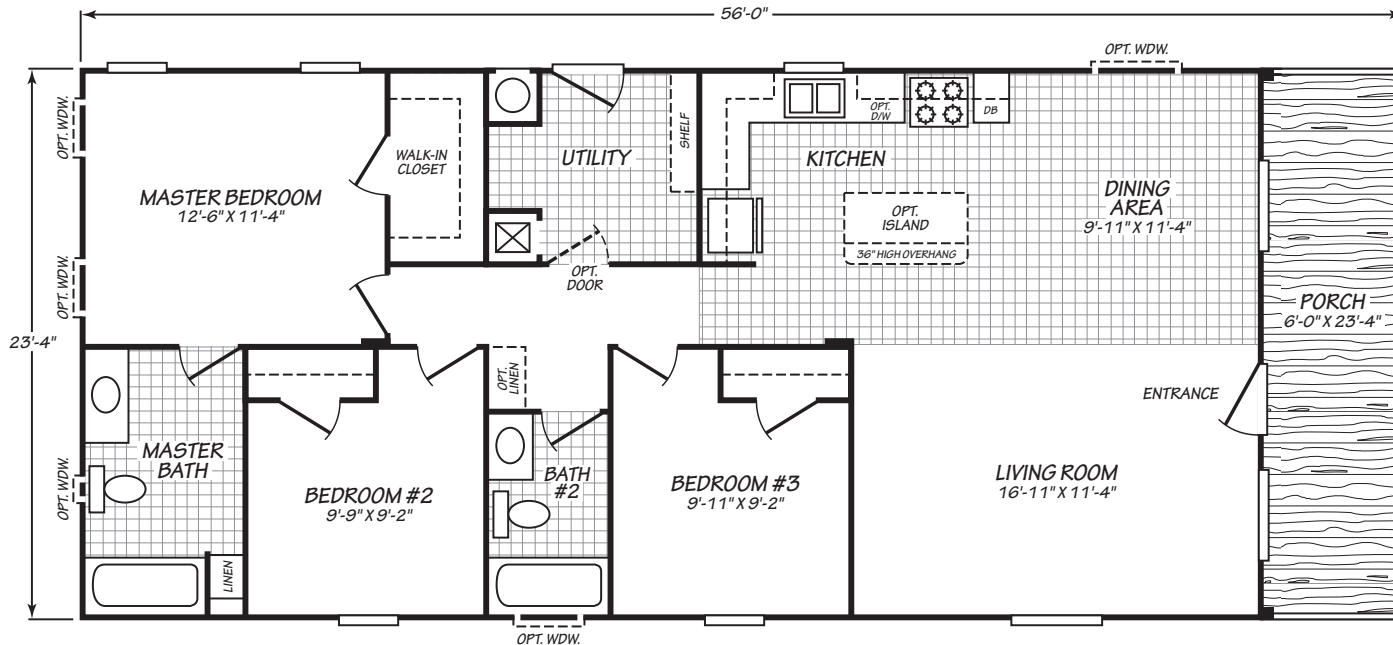

CL/220/JUL16
PFS APPROVAL_7/22/16

CANYON LAKE

OPT. PORCH & ENTERTAINMENT CENTER & DORMER

MODEL 24563L

3 Bedroom • 2 Bath • 1,306 Square Feet

©2016 FLEETWOOD HOMES INC. ALL RIGHTS RESERVED

Important: Because we continually update and modify our products, it is important for you to know that our brochures and literature are for illustrative purposes only. **ILLUSTRATIONS MAY SHOW OPTIONAL FEATURES.** All information contained herein may vary from the actual home we build. Dimensions are nominal length and width measurements are from exterior wall to exterior wall. We reserve the right to make changes at any time, without notice or obligation, in prices, colors, materials, specifications, features and models. Please check with your retailer for specific information about the home you select.

MODEL 24563P

3 Bedroom • 2 Bath • 1,306 Square Feet

©2016 FLEETWOOD HOMES INC. ALL RIGHTS RESERVED

Important: Because we continually update and modify our products, it is important for you to know that our brochures and literature are for illustrative purposes only. **ILLUSTRATIONS MAY SHOW OPTIONAL FEATURES.** All information contained herein may vary from the actual home we build. Dimensions are nominal length and width measurements are from exterior wall to exterior wall. We reserve the right to make changes at any time, without notice or obligation, in prices, colors, materials, specifications, features and models. Please check with your retailer for specific information about the home you select.