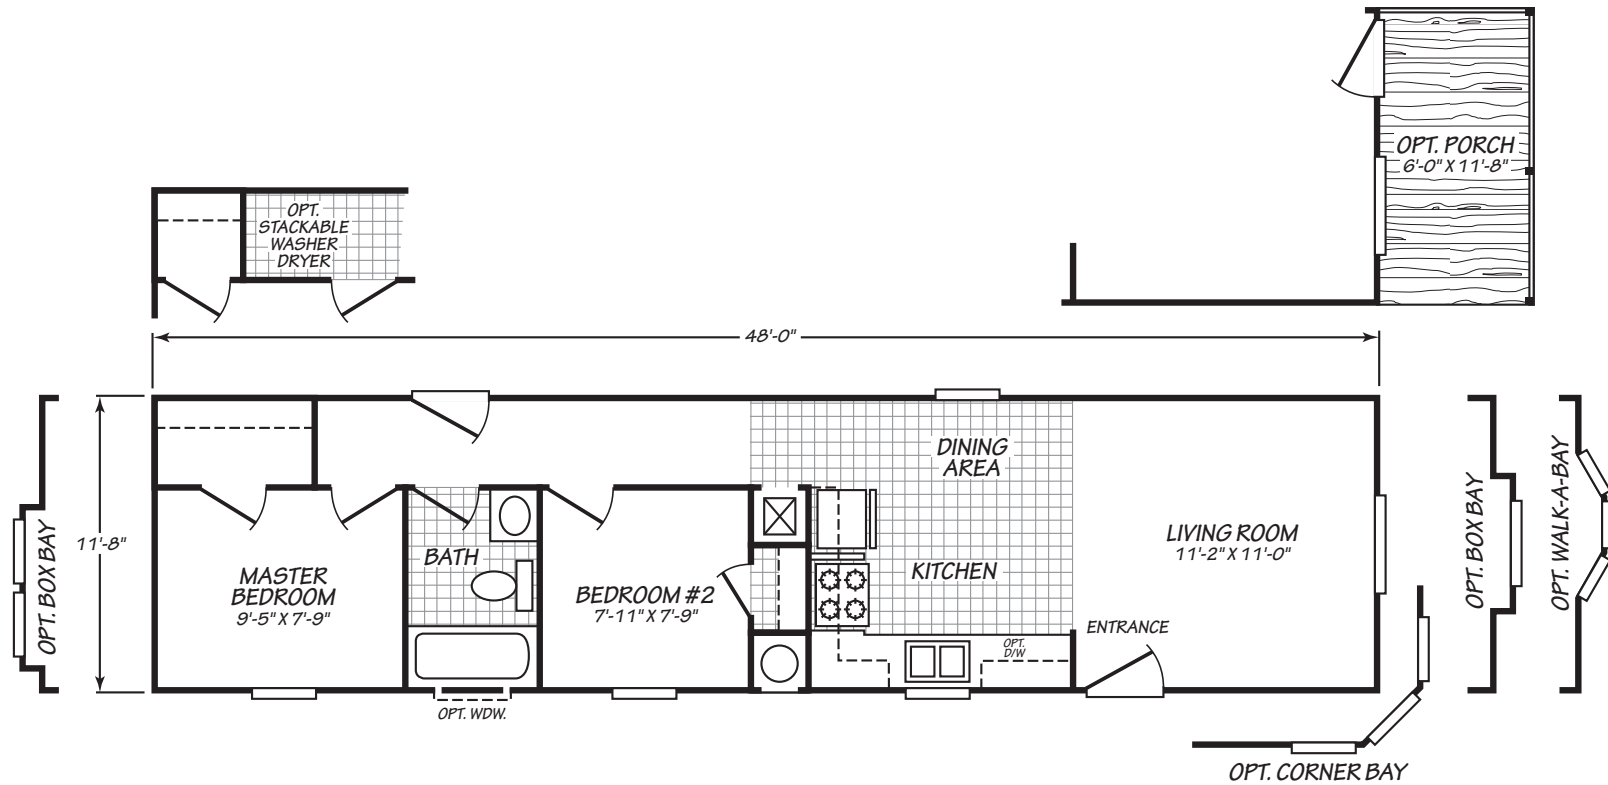

CANYON LAKE

MODEL 12482L

2 Bedroom • 1 Bath • 559 Square Feet

©2016 FLEETWOOD HOMES INC. ALL RIGHTS RESERVED

Important: Because we continually update and modify our products, it is important for you to know that our brochures and literature are for illustrative purposes only. **ILLUSTRATIONS MAY SHOW OPTIONAL FEATURES.** All information contained herein may vary from the actual home we build. Dimensions are nominal length and width measurements are from exterior wall to exterior wall. We reserve the right to make changes at any time, without notice or obligation, in prices, colors, materials, specifications, features and models. Please check with your retailer for specific information about the home you select.

CANYON LAKE

MODEL 14482B

2 Bedroom • 1 Bath • 639 Square Feet

©2016 FLEETWOOD HOMES INC. ALL RIGHTS RESERVED

Important: Because we continually update and modify our products, it is important for you to know that our brochures and literature are for illustrative purposes only. **ILLUSTRATIONS MAY SHOW OPTIONAL FEATURES.** All information contained herein may vary from the actual home we build. Dimensions are nominal length and width measurements are from exterior wall to exterior wall. We reserve the right to make changes at any time, without notice or obligation, in prices, colors, materials, specifications, features and models. Please check with your retailer for specific information about the home you select.