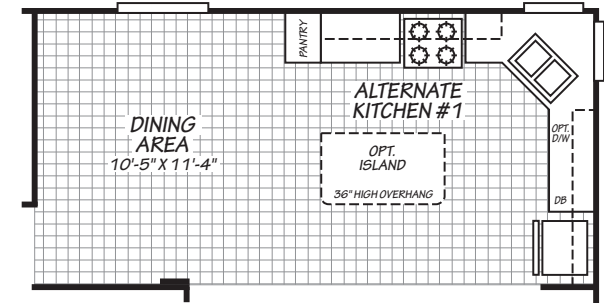

CL/220/JUL16
PFS APPROVAL_7/22/16

CANYON LAKE

OPT. PORCH & ENTERTAINMENT CENTER & DORMER

MODEL 24563L

3 Bedroom • 2 Bath • 1,306 Square Feet

©2016 FLEETWOOD HOMES INC. ALL RIGHTS RESERVED

Important: Because we continually update and modify our products, it is important for you to know that our brochures and literature are for illustrative purposes only. **ILLUSTRATIONS MAY SHOW OPTIONAL FEATURES.** All information contained herein may vary from the actual home we build. Dimensions are nominal length and width measurements are from exterior wall to exterior wall. We reserve the right to make changes at any time, without notice or obligation, in prices, colors, materials, specifications, features and models. Please check with your retailer for specific information about the home you select.