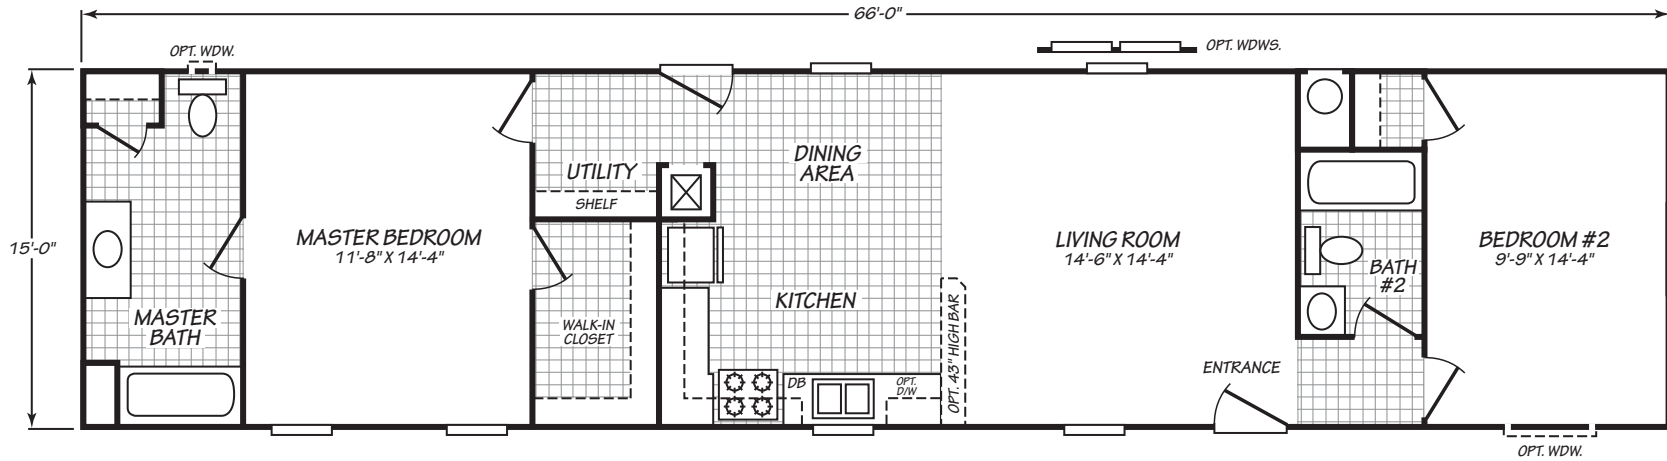

CL/220/JUN16
PFS APPROVAL_6/21/16

CANYON LAKE

MODEL 15562X

2 Bedroom • 2 Bath • 840 Square Feet

©2016 FLEETWOOD HOMES INC. ALL RIGHTS RESERVED

Important: Because we continually update and modify our products, it is important for you to know that our brochures and literature are for illustrative purposes only. **ILLUSTRATIONS MAY SHOW OPTIONAL FEATURES.** All information contained herein may vary from the actual home we build. Dimensions are nominal length and width measurements are from exterior wall to exterior wall. We reserve the right to make changes at any time, without notice or obligation, in prices, colors, materials, specifications, features and models. Please check with your retailer for specific information about the home you select.

CL/220/JUN16
PFS APPROVAL_6/21/16

CANYON LAKE

OPT. GLAMOUR BATH

MODEL 15662C

2 Bedroom • 2 Bath • 990 Square Feet

©2016 FLEETWOOD HOMES INC. ALL RIGHTS RESERVED

Important: Because we continually update and modify our products, it is important for you to know that our brochures and literature are for illustrative purposes only. **ILLUSTRATIONS MAY SHOW OPTIONAL FEATURES.** All information contained herein may vary from the actual home we build. Dimensions are nominal length and width measurements are from exterior wall to exterior wall. We reserve the right to make changes at any time, without notice or obligation, in prices, colors, materials, specifications, features and models. Please check with your retailer for specific information about the home you select.