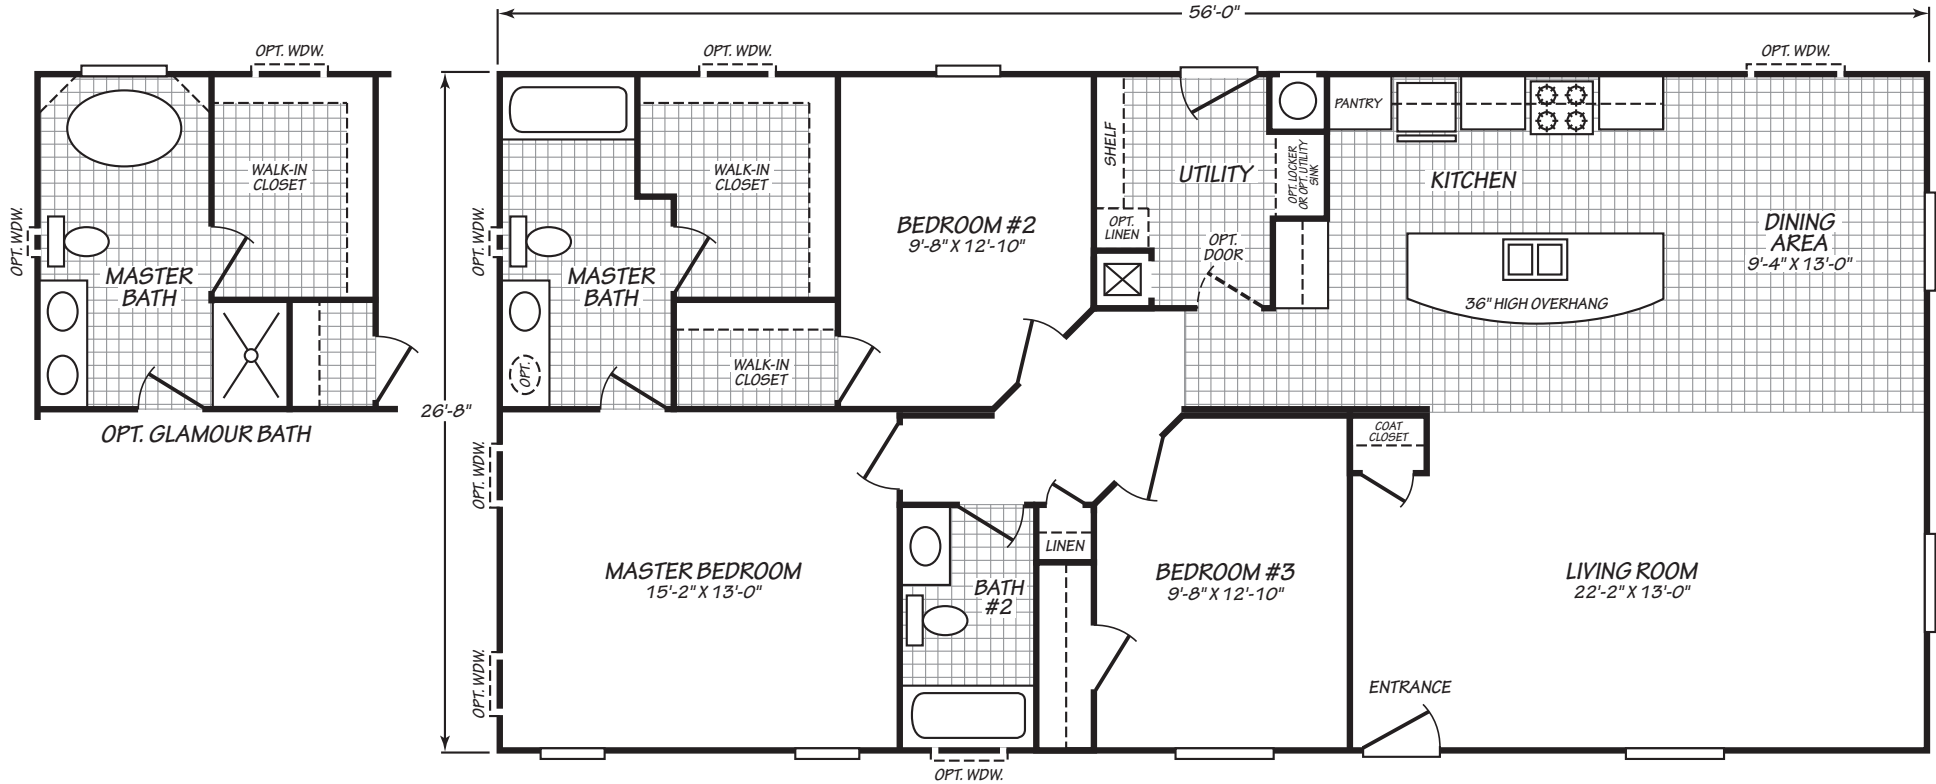

CL/220/JUN16
 PFS APPROVAL_6/21/16

CANYON LAKE

MODEL 24564A

4 Bedroom • 2 Bath • 1,306 Square Feet

©2016 FLEETWOOD HOMES INC. ALL RIGHTS RESERVED

Important: Because we continually update and modify our products, it is important for you to know that our brochures and literature are for illustrative purposes only. **ILLUSTRATIONS MAY SHOW OPTIONAL FEATURES.** All information contained herein may vary from the actual home we build. Dimensions are nominal length and width measurements are from exterior wall to exterior wall. We reserve the right to make changes at any time, without notice or obligation, in prices, colors, materials, specifications, features and models. Please check with your retailer for specific information about the home you select.

CANYON LAKE

MODEL 28563F

3 Bedroom • 2 Bath • 1,492 Square Feet

©2016 FLEETWOOD HOMES INC. ALL RIGHTS RESERVED

Important: Because we continually update and modify our products, it is important for you to know that our brochures and literature are for illustrative purposes only. **ILLUSTRATIONS MAY SHOW OPTIONAL FEATURES.** All information contained herein may vary from the actual home we build. Dimensions are nominal length and width measurements are from exterior wall to exterior wall. We reserve the right to make changes at any time, without notice or obligation, in prices, colors, materials, specifications, features and models. Please check with your retailer for specific information about the home you select.