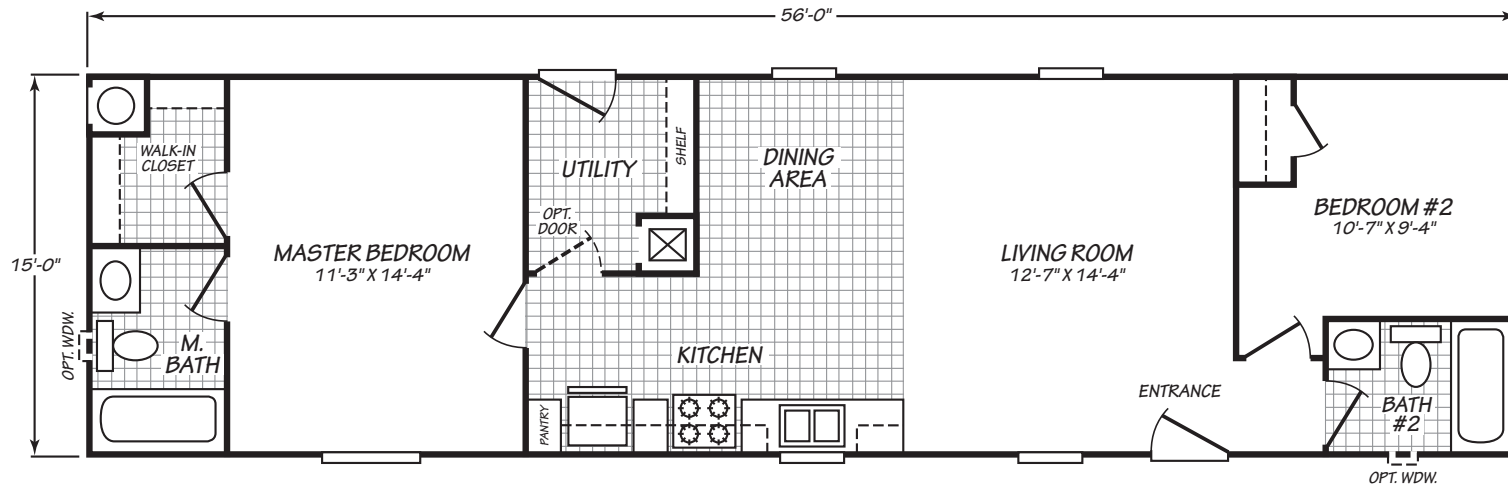

CANYON LAKE

MODEL 14522L

2 Bedroom • 1 Bath • 693 Square Feet

©2016 FLEETWOOD HOMES INC. ALL RIGHTS RESERVED

Important: Because we continually update and modify our products, it is important for you to know that our brochures and literature are for illustrative purposes only. **ILLUSTRATIONS MAY SHOW OPTIONAL FEATURES.** All information contained herein may vary from the actual home we build. Dimensions are nominal length and width measurements are from exterior wall to exterior wall. We reserve the right to make changes at any time, without notice or obligation, in prices, colors, materials, specifications, features and models. Please check with your retailer for specific information about the home you select.

CL/220/JUN16
PFS APPROVAL_6/21/16

CANYON LAKE

MODEL 15562X

2 Bedroom • 2 Bath • 840 Square Feet

©2016 FLEETWOOD HOMES INC. ALL RIGHTS RESERVED

Important: Because we continually update and modify our products, it is important for you to know that our brochures and literature are for illustrative purposes only. **ILLUSTRATIONS MAY SHOW OPTIONAL FEATURES.** All information contained herein may vary from the actual home we build. Dimensions are nominal length and width measurements are from exterior wall to exterior wall. We reserve the right to make changes at any time, without notice or obligation, in prices, colors, materials, specifications, features and models. Please check with your retailer for specific information about the home you select.