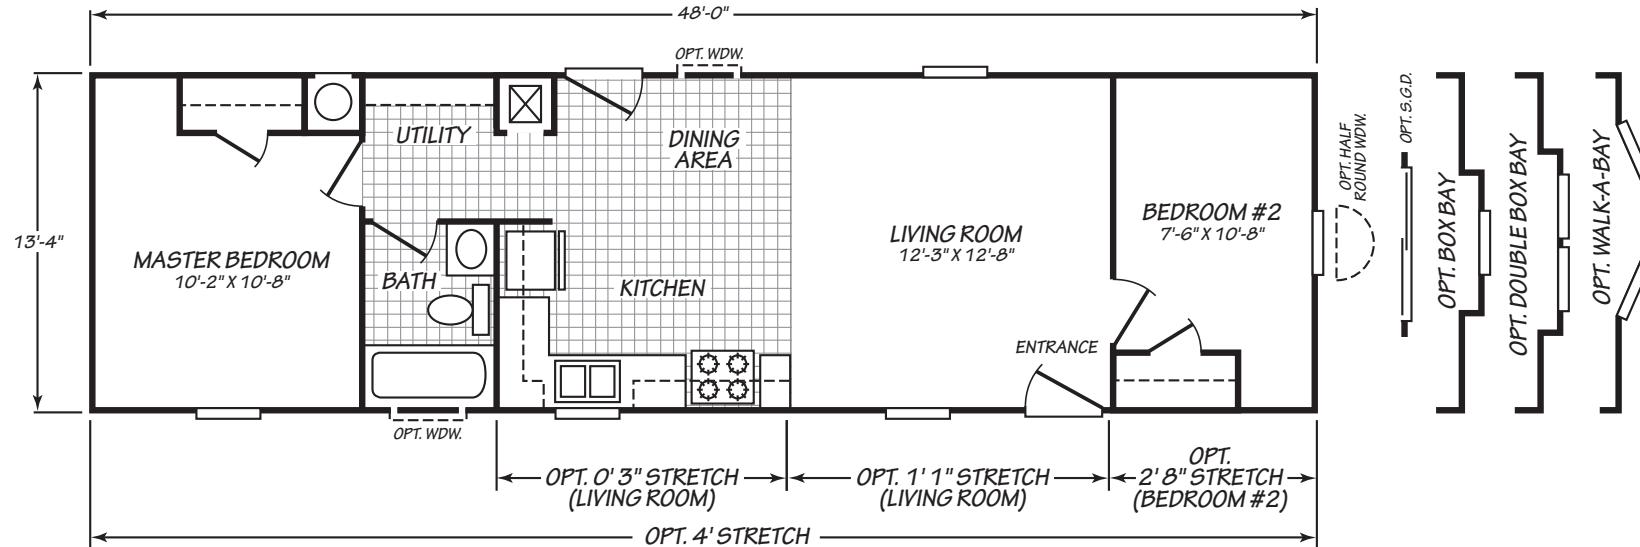

CANYON LAKE

MODEL 12482L

2 Bedroom • 1 Bath • 559 Square Feet

©2016 FLEETWOOD HOMES INC. ALL RIGHTS RESERVED

Important: Because we continually update and modify our products, it is important for you to know that our brochures and literature are for illustrative purposes only. **ILLUSTRATIONS MAY SHOW OPTIONAL FEATURES.** All information contained herein may vary from the actual home we build. Dimensions are nominal length and width measurements are from exterior wall to exterior wall. We reserve the right to make changes at any time, without notice or obligation, in prices, colors, materials, specifications, features and models. Please check with your retailer for specific information about the home you select.

CANYON LAKE

MODEL 14482B

2 Bedroom • 1 Bath • 639 Square Feet

©2016 FLEETWOOD HOMES INC. ALL RIGHTS RESERVED

Important: Because we continually update and modify our products, it is important for you to know that our brochures and literature are for illustrative purposes only. **ILLUSTRATIONS MAY SHOW OPTIONAL FEATURES.** All information contained herein may vary from the actual home we build. Dimensions are nominal length and width measurements are from exterior wall to exterior wall. We reserve the right to make changes at any time, without notice or obligation, in prices, colors, materials, specifications, features and models. Please check with your retailer for specific information about the home you select.