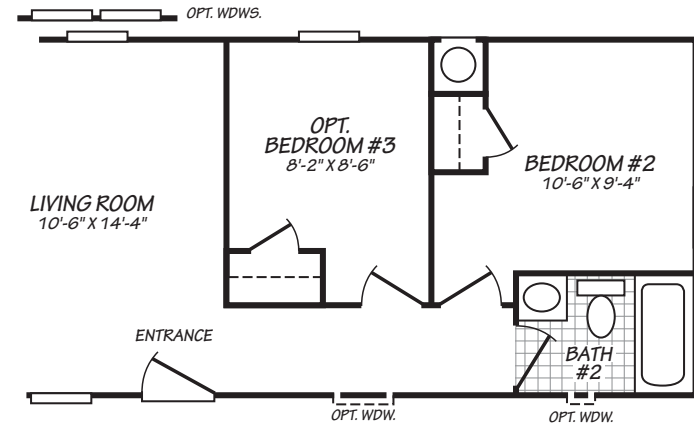

CL/220/JUN16
PFS APPROVAL_6/21/16

CANYON LAKE

MODEL 15562X

2 Bedroom • 2 Bath • 840 Square Feet

©2016 FLEETWOOD HOMES INC. ALL RIGHTS RESERVED

Important: Because we continually update and modify our products, it is important for you to know that our brochures and literature are for illustrative purposes only. **ILLUSTRATIONS MAY SHOW OPTIONAL FEATURES.** All information contained herein may vary from the actual home we build. Dimensions are nominal length and width measurements are from exterior wall to exterior wall. We reserve the right to make changes at any time, without notice or obligation, in prices, colors, materials, specifications, features and models. Please check with your retailer for specific information about the home you select.

CL/220/JUN16
PFS APPROVAL_6/21/16

CANYON LAKE

OPT. GLAMOUR BATH

MODEL 15662C

2 Bedroom • 2 Bath • 990 Square Feet

©2016 FLEETWOOD HOMES INC. ALL RIGHTS RESERVED

Important: Because we continually update and modify our products, it is important for you to know that our brochures and literature are for illustrative purposes only. **ILLUSTRATIONS MAY SHOW OPTIONAL FEATURES.** All information contained herein may vary from the actual home we build. Dimensions are nominal length and width measurements are from exterior wall to exterior wall. We reserve the right to make changes at any time, without notice or obligation, in prices, colors, materials, specifications, features and models. Please check with your retailer for specific information about the home you select.