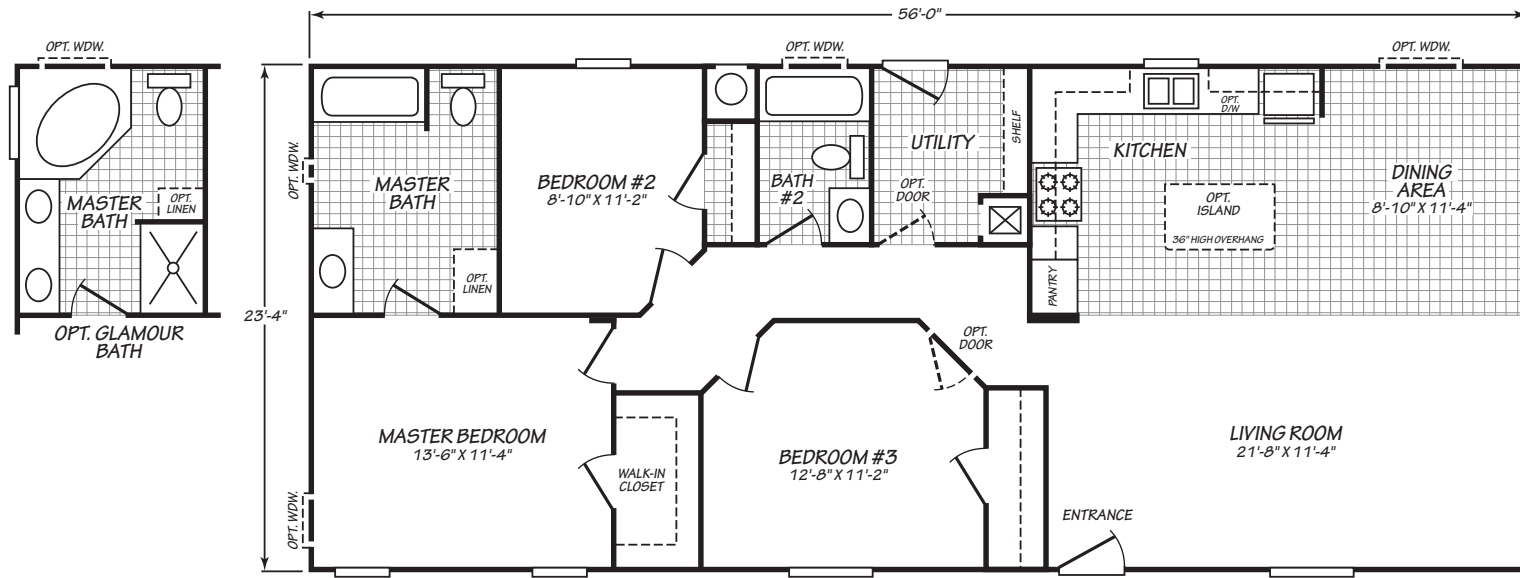

CANYON LAKE

MODEL 24502K

2 Bedroom • 2 Bath • 1,166 Square Feet

©2016 FLEETWOOD HOMES INC. ALL RIGHTS RESERVED

Important: Because we continually update and modify our products, it is important for you to know that our brochures and literature are for illustrative purposes only. **ILLUSTRATIONS MAY SHOW OPTIONAL FEATURES.** All information contained herein may vary from the actual home we build. Dimensions are nominal length and width measurements are from exterior wall to exterior wall. We reserve the right to make changes at any time, without notice or obligation, in prices, colors, materials, specifications, features and models. Please check with your retailer for specific information about the home you select.

CL/220/JUL16
PFS APPROVAL_7/22/16

CANYON LAKE

OPT. PORCH & ENTERTAINMENT CENTER & DORMER

MODEL 24563L

3 Bedroom • 2 Bath • 1,306 Square Feet

©2016 FLEETWOOD HOMES INC. ALL RIGHTS RESERVED

Important: Because we continually update and modify our products, it is important for you to know that our brochures and literature are for illustrative purposes only. **ILLUSTRATIONS MAY SHOW OPTIONAL FEATURES.** All information contained herein may vary from the actual home we build. Dimensions are nominal length and width measurements are from exterior wall to exterior wall. We reserve the right to make changes at any time, without notice or obligation, in prices, colors, materials, specifications, features and models. Please check with your retailer for specific information about the home you select.