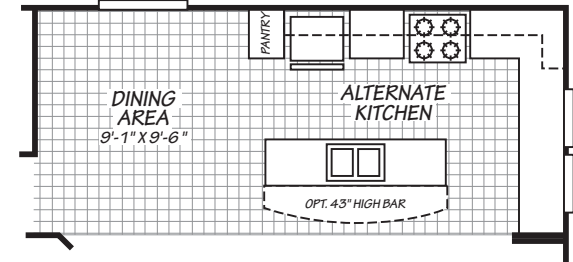

MODEL 20522F

2 Bedroom • 2 Bath • 1,022 Square Feet

©2016 FLEETWOOD HOMES INC. ALL RIGHTS RESERVED

Important: Because we continually update and modify our products, it is important for you to know that our brochures and literature are for illustrative purposes only. **ILLUSTRATIONS MAY SHOW OPTIONAL FEATURES.** All information contained herein may vary from the actual home we build. Dimensions are nominal length and width measurements are from exterior wall to exterior wall. We reserve the right to make changes at any time, without notice or obligation, in prices, colors, materials, specifications, features and models. Please check with your retailer for specific information about the home you select.